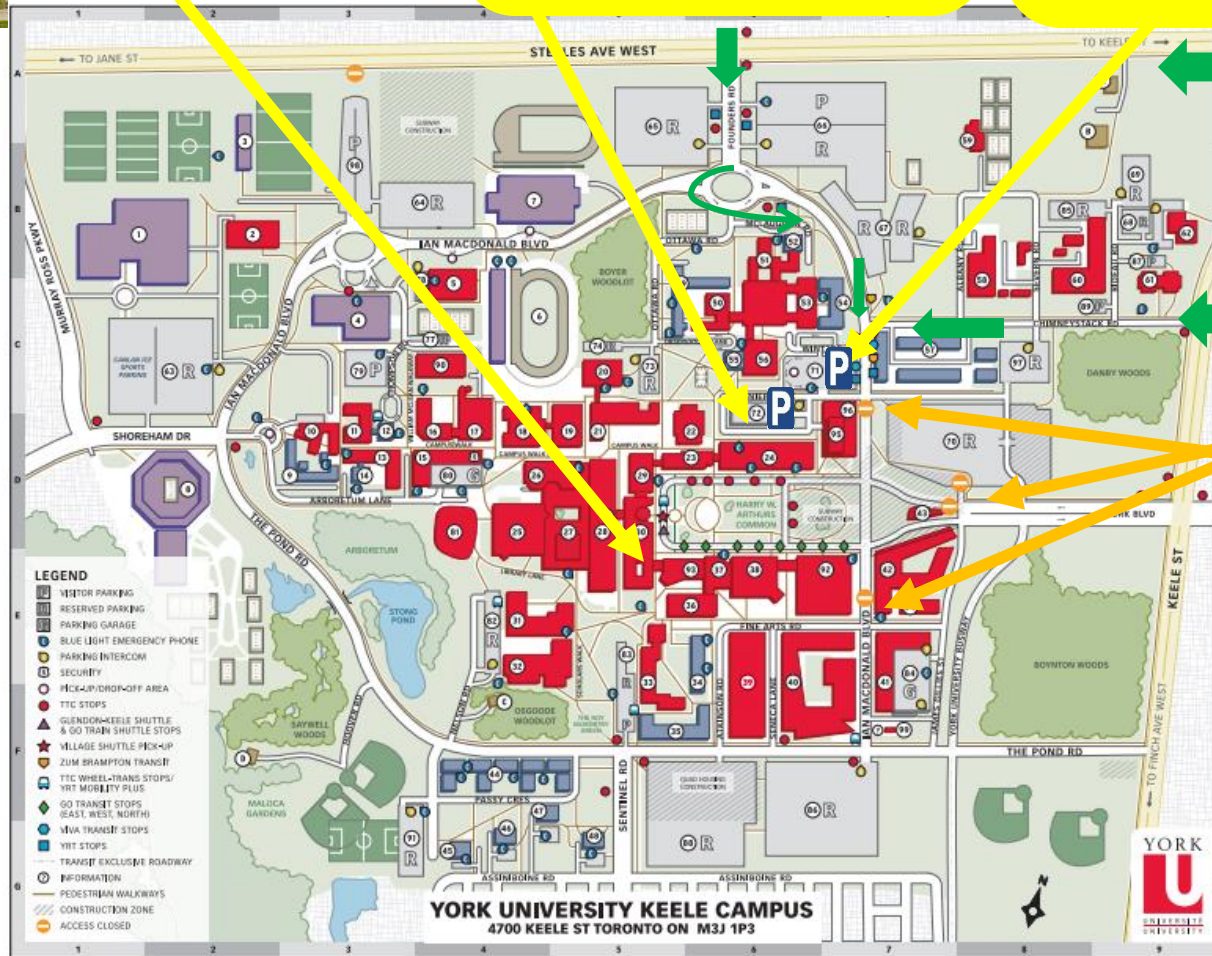

TORONTO HAKKA CONFERENCE 2016

Map of VARI HALL, York University

CONFERENCE

July 2-3 8am-4:30pm

Vari Hall @ York University

100 York Blvd. (off Keele Street main entrance or off MacDonald Blvd.)

1) Parking garage (indoor) for CONFERENCE

YORK LANES PARKING GARAGE

Access off VANIER LANE, off Macdonald Blvd. North of York Blvd.

Parking flat rates \$7 Saturday / \$5 Sunday
Note Construction blockages – no access from Keele and Finch entrances; ENTER off Steeles or Chimnevstack = see

2) Parking lot (outdoor) for CONFERENCE overflow

VANIER PARKING LOT

Access off VANIER LANE or WINTERS Road, both off Macdonald Blvd., North of York Blvd.

Parking flat rates \$7 Saturday / \$5 Sunday
Note Construction blockages– no access from Keele and Finch entrances; Enter off Steeles or Chimnevstack = see

Westbound on Steeles, turn LEFT or south on Founders Road (traffic light)

Entrance can only be accessed SOUTHBOUND off Keele; NO LEFT turn allowed northbound Keele

CONSTRUCTION BLOCKAGES

Map of York University