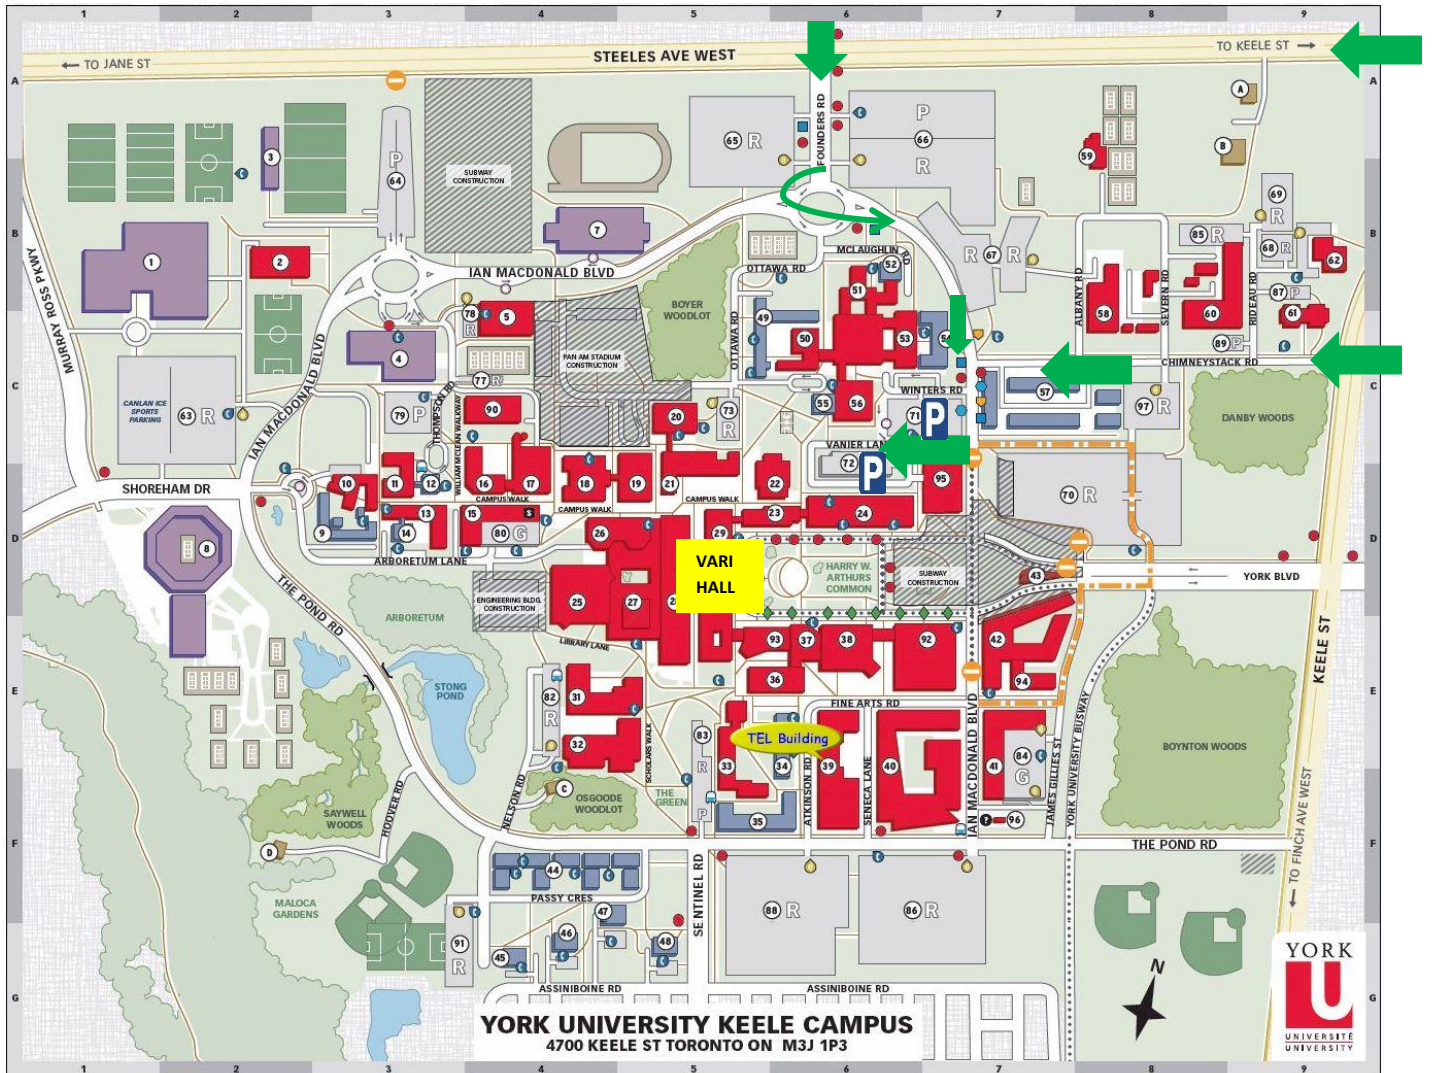

Map of York University

YORK UNIVERSITY KEELE CAMPUS
4700 KEELE ST TORONTO ON M3J 1P3

CAMPUS DIRECTORY

ACADEMIC, ADMINISTRATIVE & COMMERCIAL BUILDINGS

59 190 Albany Road	ALB	A8
92 Accolade East	ACE	E7
92 Accolade West	ACW	E6
95 Archives of Ontario*	AO	D7
33 Atkinson	ATK	E5
29 Behavioural Science	BSB	D5
41 Bennett Centre for Student Services, Admissions	BCS	E7
24 Bookstore, York Lanes	YL	D6
10 Calumet College	CC	D3
27 Central Square	CSQ	D5
58 Central Utilities Building	CUB	B8
Centre for Film & Theatre	CFT	E6
16 Chemistry	CB	D4
62 Computer Methods Building**	CMB	B9
24 Curtis Lecture Halls	CLH	D5
94 Executive Learning Centre	ELC	E7
21 Farquharson Life Sciences	FRQ	D5
50 Founders College	FC	C6
31 Health, Nursing & Environmental Studies	HNE	E4
32 Ignat Kaneff Building, Osgoode Hall Law School	OSG	E4
36 Joan & Martin Goldfarb Centre for Fine Arts	CFA	E5
95 Kaneff Tower	KT	D7
61 Kinsmen	K	C9
19 Lassonde Building	LAS	D5
90 Life Sciences Building	LSB	C4
43 Lorna R. Marsden Honour Court & Welcome Centre*	HC	D7
20 Lumbers	LUM	C5
51 McLaughlin College	MC	B6
11 Norman Bethune College	BC	D3
17 Observatory, Petrie	PSE	D4
17 Petrie Science & Engineering	PSE	D4
60 Physical Resources Building	PRB	B9
28 Ross Building	R	D5

25 Scott Library	SCL	D4
27 Scott Religious Centre, CSQ	SRC	D5
40 Seneca @ York, Stephen E. Quinlan Building**	SAY	E7
42 Seymour Schulich Building	SSB	E7
2 Sherman Health Science Research Centre	SHR	B2
18 Steacie Science & Engineering Library	STL	D4
22 Stedman Lecture Halls	SLH	D6
13 Stong College	SC	D3
23 Student Centre	STC	D6
4 Tait McKenzie Centre	TM	C3
39 Technology Enhanced Learning	TEL	E6
96 Temporary Welcome Centre	F7	E7
56 Vanier College	VC	C6
30 Vari Hall	VH	D5
5 West Office Building	WOB	C4
15 William Small Centre	WSC	D4
53 Winters College	WC	D6
24 York Lanes	YL	D6

RESIDENCES & APARTMENTS

48 320 Assiniboine Road	AS2	G5
47 340 Assiniboine Road	AS4	F4
46 360 Assiniboine Road	AS6	G4
45 380 Assiniboine Road	AS8	G4
34 Atkinson Residence	AR	E6
12 Bethune Residence	BR	D3
9 Calumet Residence	CR	D3
49 Founders Residence	FR	C5
57 Harry Sherman Crowe Housing Co-op**	HCC	C7
44 Passy Gardens, 2-18 Passy Cres.	PASSY	F4
35 The Pond Road Residence	PON	F5
14 Stong Residence	SR	D3
52 Tatham Hall	TH	B6
55 Vanier Residence	VR	C6
54 Winters Residence	WR	C7

PARKING GARAGES - VISITORS

PARKING LOTS - VISITORS

83 Atkinson Lot	E5
66 Founders Road East Lot	A6
64 Northwest Gate Temporary Lot	B3
79 Thompson Road Lot	C4
71 Vanier Lot	C7
89 Physical Resources Building South Visitor Lot	C9
87 Kinsmen Lot	B9

PARKING LOTS - RESERVED

67 Albany Road Lot	B7
83 Atkinson Lot	E5
97 Chimneystack Lot	C8
66 Founders Road East Lot	A6
65 Founders Road West Lot	A5
73 Lumbers Lot	C5
82 Nelson Road Lot	E4
91 Passy Crescent Lot	G3
85 Physical Resources Building North Lot	D7
68 Physical Resources Lot	B9
69 Rideau Road Lot	B9
88 Sentinel Road Lot	F6
63 Shoreham Drive Lot	C2
77 Tait McKenzie Lot	C3
86 The Pond Road East Lot	F7
71 Vanier Lot	C7
78 West Office Building West Lot	C4
70 York Boulevard Lot	B8

VISUAL PERFORMANCE ARTS FACILITIES