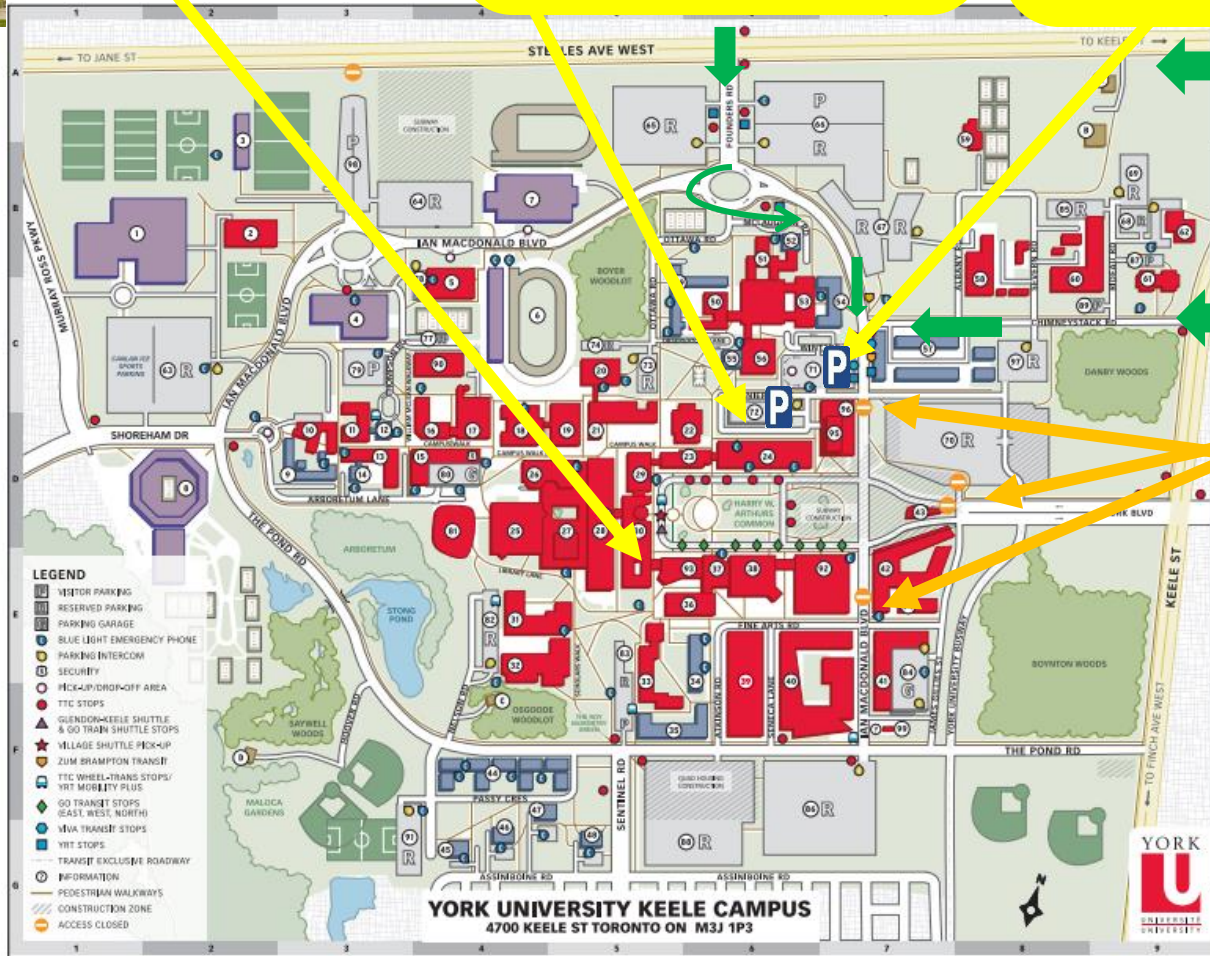

TORONTO HAKKA CONFERENCE 2016

Map of VARI HALL, York University

CONFERENCE

July 2-3 8am-4:30pm

Vari Hall @ York University

100 York Blvd. (off Keele Street main entrance or off MacDonald Blvd.)

1) Parking garage (indoor) for CONFERENCE

YORK LANES PARKING GARAGE

Access off VANIER LANE, off Macdonald Blvd. North of York Blvd.

Parking flat rates \$7 Saturday / \$5 Sunday
Note Construction blockages – no access from Keele and Finch entrances; ENTER off Steeles or Chimnevstack = see

2) Parking lot (outdoor) for CONFERENCE overflow

VANIER PARKING LOT

Access off VANIER LANE or WINTERS Road, both off Macdonald Blvd., North of York Blvd.

Parking flat rates \$7 Saturday / \$5 Sunday
Note Construction blockages– no access from Keele and Finch entrances; Enter off Steeles or Chimnevstack = see

Westbound on Steeles, turn LEFT or south on Founders Road (traffic light)

Entrance can only be accessed SOUTHBOUND off Keele; NO LEFT turn allowed northbound Keele

CONSTRUCTION BLOCKAGES

YORK UNIVERSITY KEELE CAMPUS
4700 KEELE ST TORONTO ON M3J 1P3