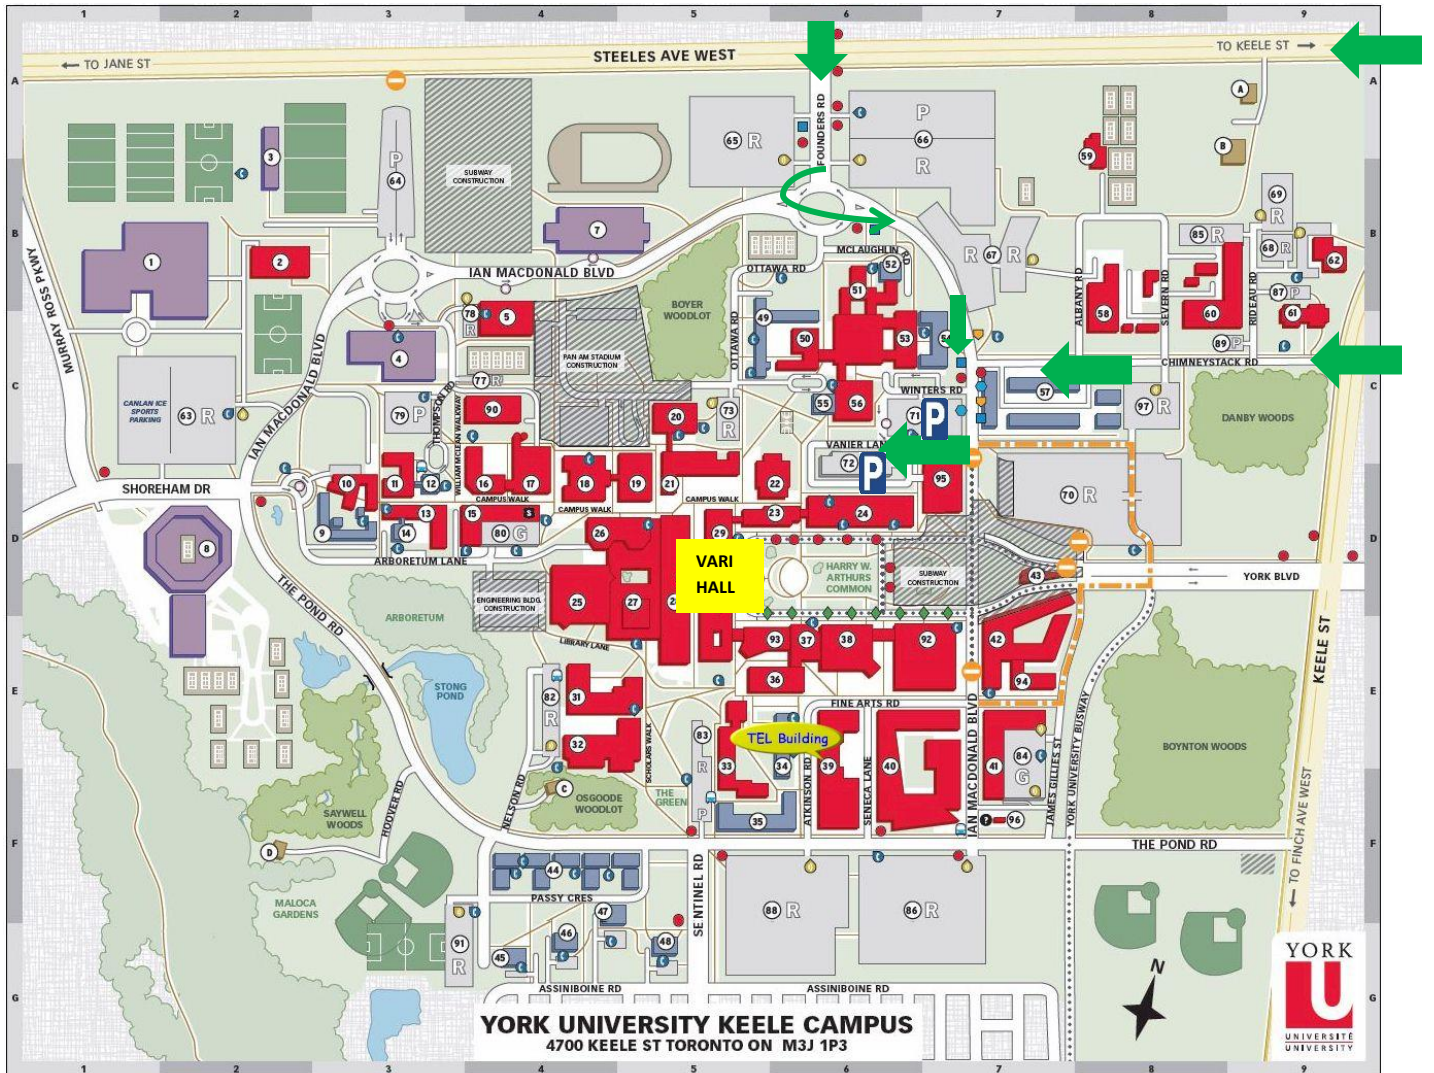

Map of York University

YORK UNIVERSITY KEELE CAMPUS
4700 KEELE ST TORONTO ON M3J 1P3

CAMPUS DIRECTORY

ACADEMIC, ADMINISTRATIVE & COMMERCIAL BUILDINGS

59 190 Albany Road	ALB	A8
92 Accolade East	ACE	E7
92 Accolade West	ACW	E6
95 Archives of Ontario*	AO	D7
33 Atkinson	ATK	E5
29 Behavioural Science	BSB	D5
41 Bennett Centre for Student Services, Admissions	BCS	E7
24 Bookstore, York Lanes	YL	D6
10 Calumet College	CC	D3
27 Central Square	CSQ	D5
58 Central Utilities Building	CUB	B8
Centre for Film & Theatre	CFT	E6
16 Chemistry	CB	D4
62 Computer Methods Building**	CMB	B9
24 Curtis Lecture Halls	CLH	D5
94 Executive Learning Centre	ELC	E7
21 Farquharson Life Sciences	FRQ	D5
50 Founders College	FC	C6
31 Health, Nursing & Environmental Studies	HNE	E4
32 Ignat Kaneff Building, Osgoode Hall Law School	OSG	E4
36 Joan & Martin Goldfarb Centre for Fine Arts	CFA	E5
95 Kaneff Tower	KT	D7
61 Kinsmen	K	C9
19 Lassonde Building	LAS	D5
90 Life Sciences Building	LSB	C4
43 Lorna R. Marsden Honour Court & Welcome Centre*	HC	D7
20 Lumbers	LUM	C5
51 McLaughlin College	MC	B6
11 Norman Bethune College	BC	D3
17 Observatory, Petrie	PSE	D4
17 Petrie Science & Engineering	PSE	D4
60 Physical Resources Building	PRB	B9
28 Ross Building	R	D5

RESIDENCES & APARTMENTS

25 Scott Library	SCL	D4
27 Scott Religious Centre, CSQ	SRC	D5
40 Seneca @ York, Stephen E. Quinlan Building**	SAY	E7
42 Seymour Schulich Building	SSB	E7
2 Sherman Health Science Research Centre	SHR	B2
18 Steacie Science & Engineering Library	STL	D4
22 Stedman Lecture Halls	SLH	D3
13 Stong College	SC	D6
23 Student Centre	STC	D6
4 Tait McKenzie Centre	TM	C3
39 Technology Enhanced Learning	TEL	E6
96 Temporary Welcome Centre	F7	E7
56 Vanier College	VC	C6
30 Vari Hall	VH	D5
5 West Office Building	WOB	C4
15 William Small Centre	WSC	D4
53 Winters College	WC	D6
24 York Lanes	YL	D6
48 320 Assiniboine Road	AS2	G5
47 340 Assiniboine Road	AS4	F4
46 360 Assiniboine Road	AS6	G4
45 380 Assiniboine Road	AS8	G4
34 Atkinson Residence	AR	E6
12 Bethune Residence	BR	D3
9 Calumet Residence	CR	D3
49 Founders Residence	FR	C5
57 Harry Sherman Crowe Housing Co-op**	HCC	C7
44 Passy Gardens, 2-18 Passy Cres.	PASSY	F4
35 The Pond Road Residence	PON	F5
14 Stong Residence	SR	D3
52 Tatham Hall	TH	B6
55 Vanier Residence	VR	C6
54 Winters Residence	WR	C7

PARKING GARAGES - VISITORS

80 Arboretum Lane Parking Garage	ARB	D4
84 Student Services Parking Garage	SSP	E7
72 York Lanes Parking Garage	YLP	D6

PARKING LOTS - VISITORS

83 Atkinson Lot	E5
66 Founders Road East Lot	A6
64 Northwest Gate Temporary Lot	B3
79 Thompson Road Lot	C4
71 Vanier Lot	C7
89 Physical Resources Building South Visitor Lot	C9
87 Kinsmen Lot	B9

PARKING LOTS - RESERVED

PARKING GARAGES - VISITORS

80 Arboretum Lane Parking Garage	ARB	D4
84 Student Services Parking Garage	SSP	E7
72 York Lanes Parking Garage	YLP	D6

PARKING LOTS - VISITORS

83 Atkinson Lot	E5
66 Founders Road East Lot	A6
64 Northwest Gate Temporary Lot	B3
79 Thompson Road Lot	C4
71 Vanier Lot	C7
89 Physical Resources Building South Visitor Lot	C9
87 Kinsmen Lot	B9